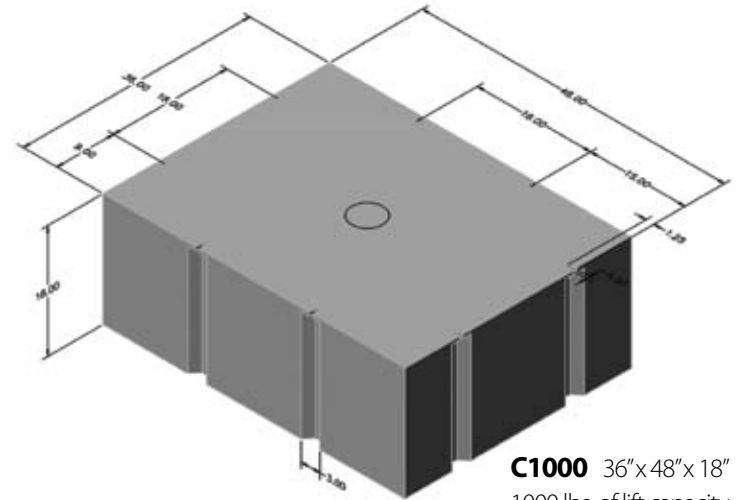

**E900** 24" x 48" x 24"  
900 lbs. of lift capacity  
8 attachments on 12" and 18" ctrs.  
Not UPS shippable

**B600** 24" x 48" x 16"  
600 lbs. of lift capacity  
8 attachments on 12" and 18" ctrs.  
Not UPS shippable

**D335** 24" x 36" x 12"  
335 lbs. of lift capacity  
8 attachments on 12" and 18" ctrs.

**D470** 24" x 48" x 12"  
470 lbs. of lift capacity  
8 attachments on 12" and 18" ctrs.

**D700** 36" x 48" x 12"  
700 lbs. of lift capacity  
8 attachments on 12" and 18" ctrs.  
Not UPS shippable

**C1000** 36" x 48" x 18"  
1000 lbs. of lift capacity  
8 attachments on 18" ctrs.  
Not UPS shippable

**C650** 24" x 48" x 18"  
650 lbs. of lift capacity  
8 attachments on 12" and 18" ctrs.  
Not UPS shippable

**C490** 24" x 36" x 18"  
490 lbs. of lift capacity  
8 attachments on 12" and 18" ctrs.