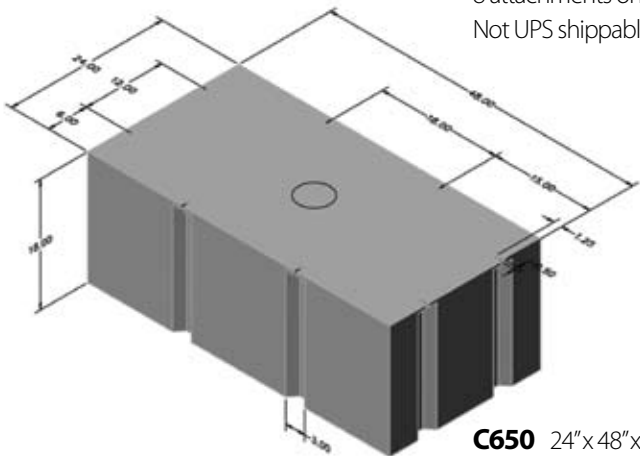

**E900** 24" x 48" x 24"  
900 lbs. of lift capacity  
8 attachments on 12" and 18" ctrs.  
Not UPS shippable

**B600** 24" x 48" x 16"  
600 lbs. of lift capacity  
8 attachments on 12" and 18" ctrs.  
Not UPS shippable

**D335** 24" x 36" x 12"  
335 lbs. of lift capacity  
8 attachments on 12" and 18" ctrs.

**D470** 24" x 48" x 12"  
470 lbs. of lift capacity  
8 attachments on 12" and 18" ctrs.

**D700** 36" x 48" x 12"  
700 lbs. of lift capacity  
8 attachments on 12" and 18" ctrs.  
Not UPS shippable

**C1000** 36" x 48" x 18"  
1000 lbs. of lift capacity  
8 attachments on 18" ctrs.  
Not UPS shippable

**C650** 24" x 48" x 18"  
650 lbs. of lift capacity  
8 attachments on 12" and 18" ctrs.  
Not UPS shippable

**C490** 24" x 36" x 18"  
490 lbs. of lift capacity  
8 attachments on 12" and 18" ctrs.