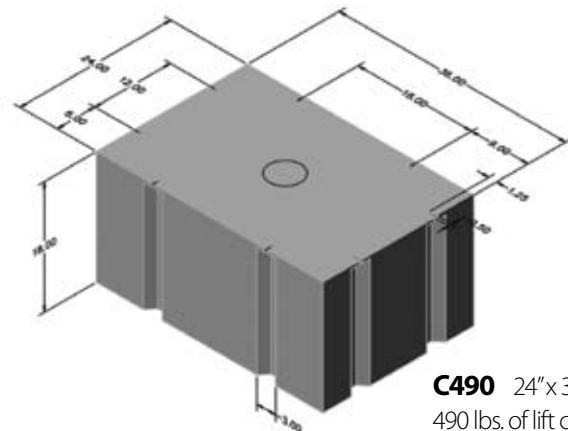

**E900** 24" x 48" x 24"  
900 lbs. of lift capacity  
8 attachments on 12" and 18" ctrs.  
Not UPS shippable

**B600** 24" x 48" x 16"  
600 lbs. of lift capacity  
8 attachments on 12" and 18" ctrs.  
Not UPS shippable

**D335** 24" x 36" x 12"  
335 lbs. of lift capacity  
8 attachments on 12" and 18" ctrs.

**D470** 24" x 48" x 12"  
470 lbs. of lift capacity  
8 attachments on 12" and 18" ctrs.

**D700** 36" x 48" x 12"  
700 lbs. of lift capacity  
8 attachments on 12" and 18" ctrs.  
Not UPS shippable

**C1000** 36" x 48" x 18"  
1000 lbs. of lift capacity  
8 attachments on 18" ctrs.  
Not UPS shippable

**C650** 24" x 48" x 18"  
650 lbs. of lift capacity  
8 attachments on 12" and 18" ctrs.  
Not UPS shippable

**C490** 24" x 36" x 18"  
490 lbs. of lift capacity  
8 attachments on 12" and 18" ctrs.